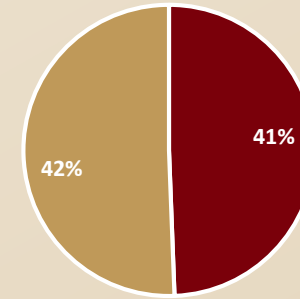

RETENTION RATES

**Full time retention rate
2021**

■ South Arkansas College ■ Comparison Group

**Part-Time retention rate
2021**

■ South Arkansas College ■ Comparison Group

	Full-time Fall 2020 Cohort	Part-time Fall 2020 Cohort	Total entering students at the undergraduate level Fall 2020
South Arkansas College	129	59	469
Comparison Group	163	102	623