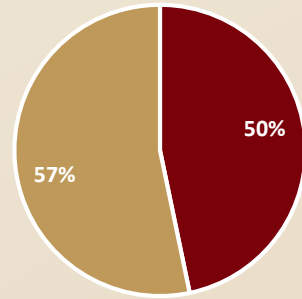

RETENTION RATES

**Full time retention rate
2021**

■ South Arkansas College ■ Comparison Group

**Part-Time retention rate
2021**

■ South Arkansas College ■ Comparison Group

	Full-time Fall 2020 Cohort	Part-time Fall 2020 Cohort	Total entering students at the undergraduate level Fall 2020
South Arkansas College	129	59	469
Comparison Group	163	102	623