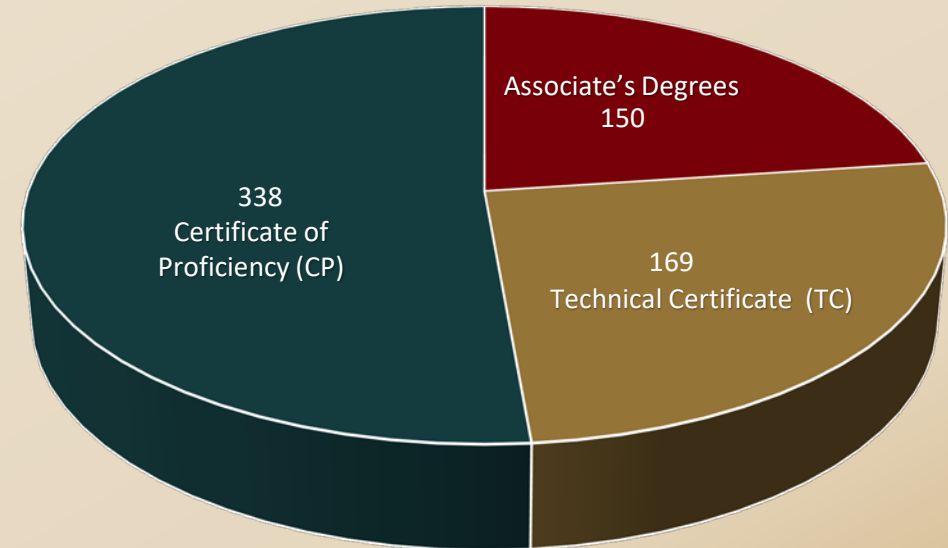

# DEGREES & CERTIFICATES AWARDED

2016-2017 AWARD YEAR

South Arkansas Community College

Comparison Group

\*SouthArk Technical Certificate – certificate of 1 but less than 4 years

\*SouthArk Certificate of Proficiency – certificate of less than 1 year