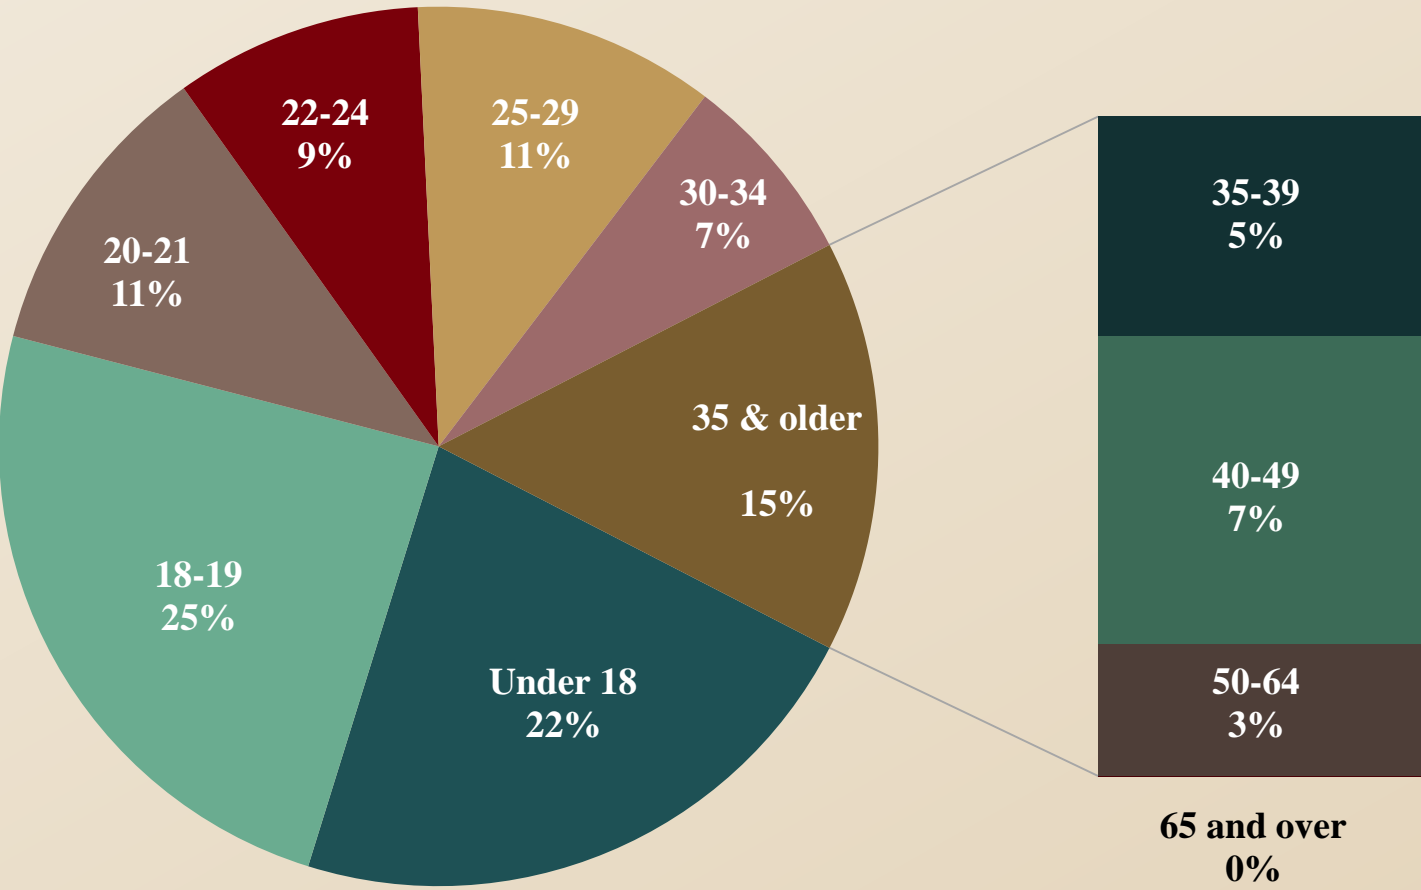

AGE OF ENROLLMENTS FALL 2022

Student's ages were determined from the 1st day of classes showing us that the average SouthArk student falls outside of the traditional college student age bracket of 18-22 years old.