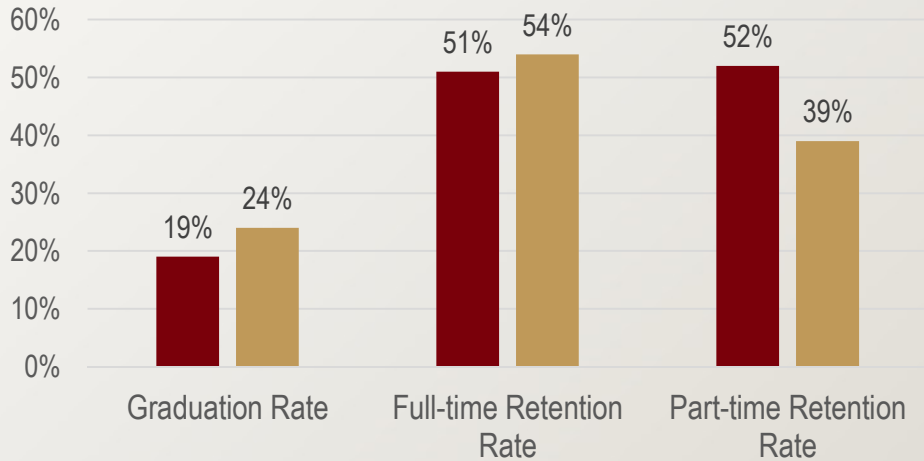

Graduation Totals within 150% of Normal Time – Gender/Race

Fall 2015

■ SouthArk ■ Comparison Group

Graduation and Retention Rates Fall 2015

Based only on a cohort of fall first time full time students in a 150% timeframe.

*Fall 2012 Cohort contains first time/full time students beginning in the fall 2012 semester. 150% graduation rate is determined by completion of a degree or certificate within 150% of expected time, i.e. 3 years for an associate degree.