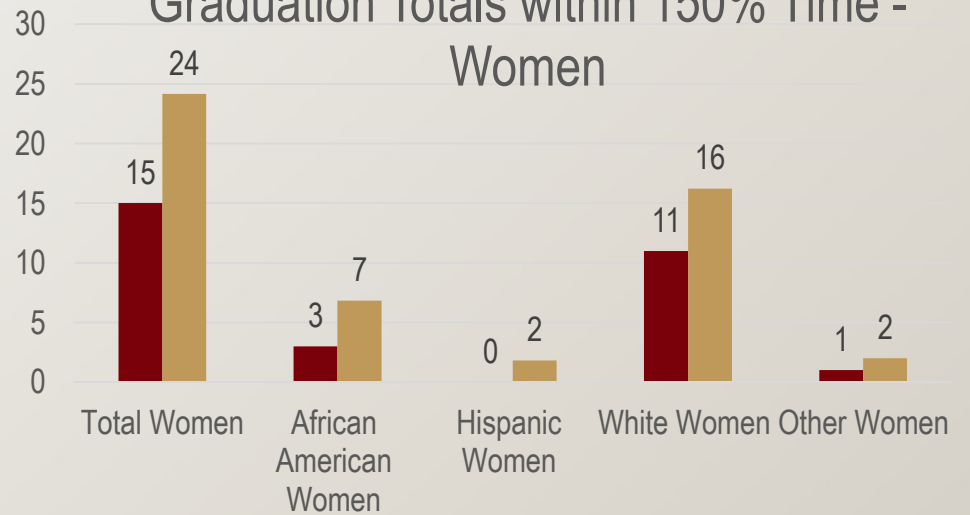

Graduation Totals within 150% of Normal Time – Gender/Race

Fall 2015

■ SouthArk ■ Comparison Group

Graduation and Retention Rates Fall 2015

Based only on a cohort of fall first time full time students in a 150% timeframe.

*Fall 2012 Cohort contains first time/full time students beginning in the fall 2012 semester. 150% graduation rate is determined by completion of a degree or certificate within 150% of expected time, i.e. 3 years for an associate degree.

Graduation Totals within 150% Time - Women

Graduation Totals within 150% Time - Men