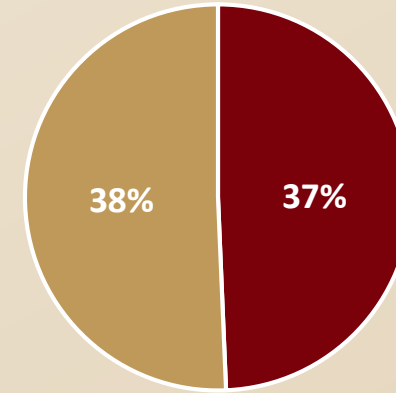

RETENTION RATES

**Full time retention rate
2020**

■ South Arkansas Community College ■ Comparison Group

**Part-Time retention rate
2020**

■ South Arkansas Community College ■ Comparison Group

	Full-time Fall 2019 Cohort	Part-time Fall 2019 Cohort	Total entering students at the undergraduate level Fall 2019
South Arkansas Community College	189	60	580
Comparison Group	220	146	698