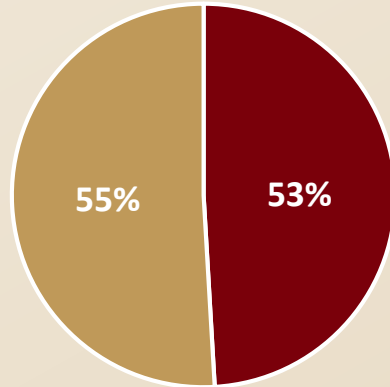

RETENTION RATES

**Full time retention rate
2020**

■ South Arkansas Community College ■ Comparison Group

**Part-Time retention rate
2020**

■ South Arkansas Community College ■ Comparison Group

	Full-time Fall 2019 Cohort	Part-time Fall 2019 Cohort	Total entering students at the undergraduate level Fall 2019
South Arkansas Community College	189	60	580
Comparison Group	220	146	698