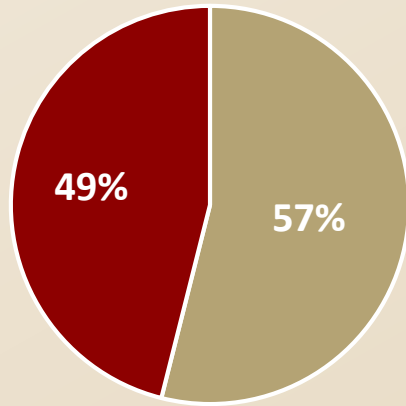

# RETENTION RATES

**Full-time Retention Rate, 2018**

Comparison Group South Arkansas Community College

**Part-time Retention Rate, 2018**

Comparison Group South Arkansas Community College

	Full-time Fall 2017 Cohort	Part-time Fall 2017 Cohort	Total entering students at the undergraduate level Fall 2017
South Arkansas Community College	152	29	570
Comparison Group	199	132	709