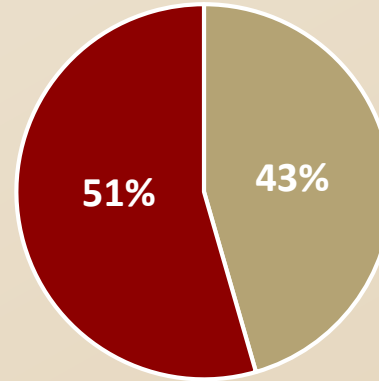

# RETENTION RATES

**Full-time Retention Rate, 2018**

Comparison Group South Arkansas Community College

**Part-time Retention Rate, 2018**

Comparison Group South Arkansas Community College

	Full-time Fall 2017 Cohort	Part-time Fall 2017 Cohort	Total entering students at the undergraduate level Fall 2017
South Arkansas Community College	152	29	570
Comparison Group	199	132	709