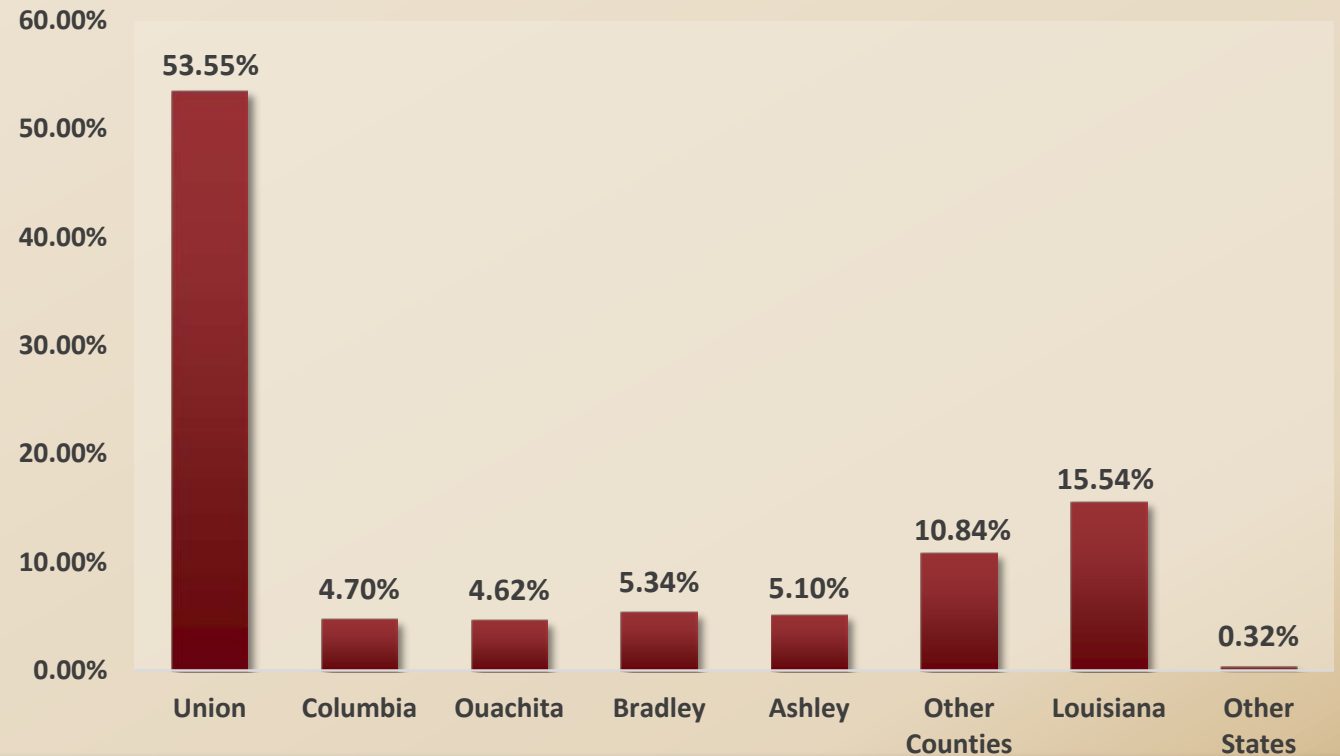

ENROLLMENTS BY COUNTY FALL 2020

While SouthArk's service area is defined as Ashley, Bradley, Chicot, and Union counties, our students come from all over the region.